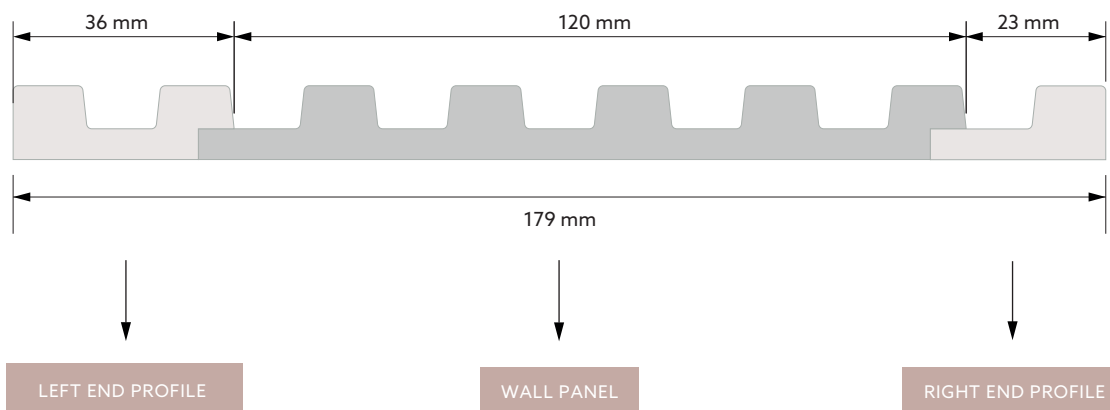

DIMENSIONS AFTER ASSEMBLY