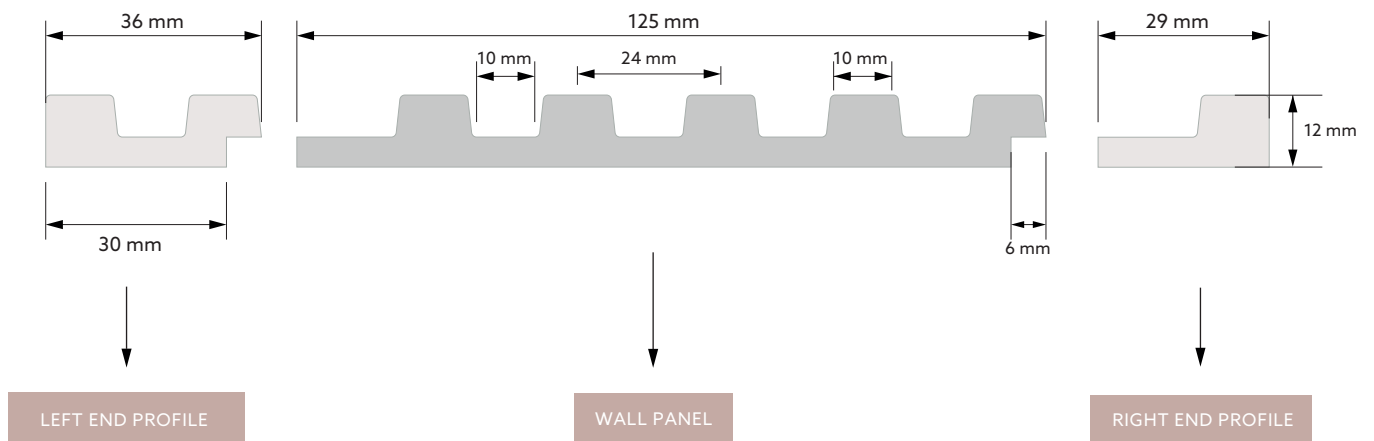

STRETTO

LENGTH	2700 mm
DEPTH	12 mm
WIDTH	120 mm

WIDTH OF LEFT END PROFILE	36 mm
WIDTH OF RIGHT END PROFILE	23 mm

TECHNICAL DIMENSIONS