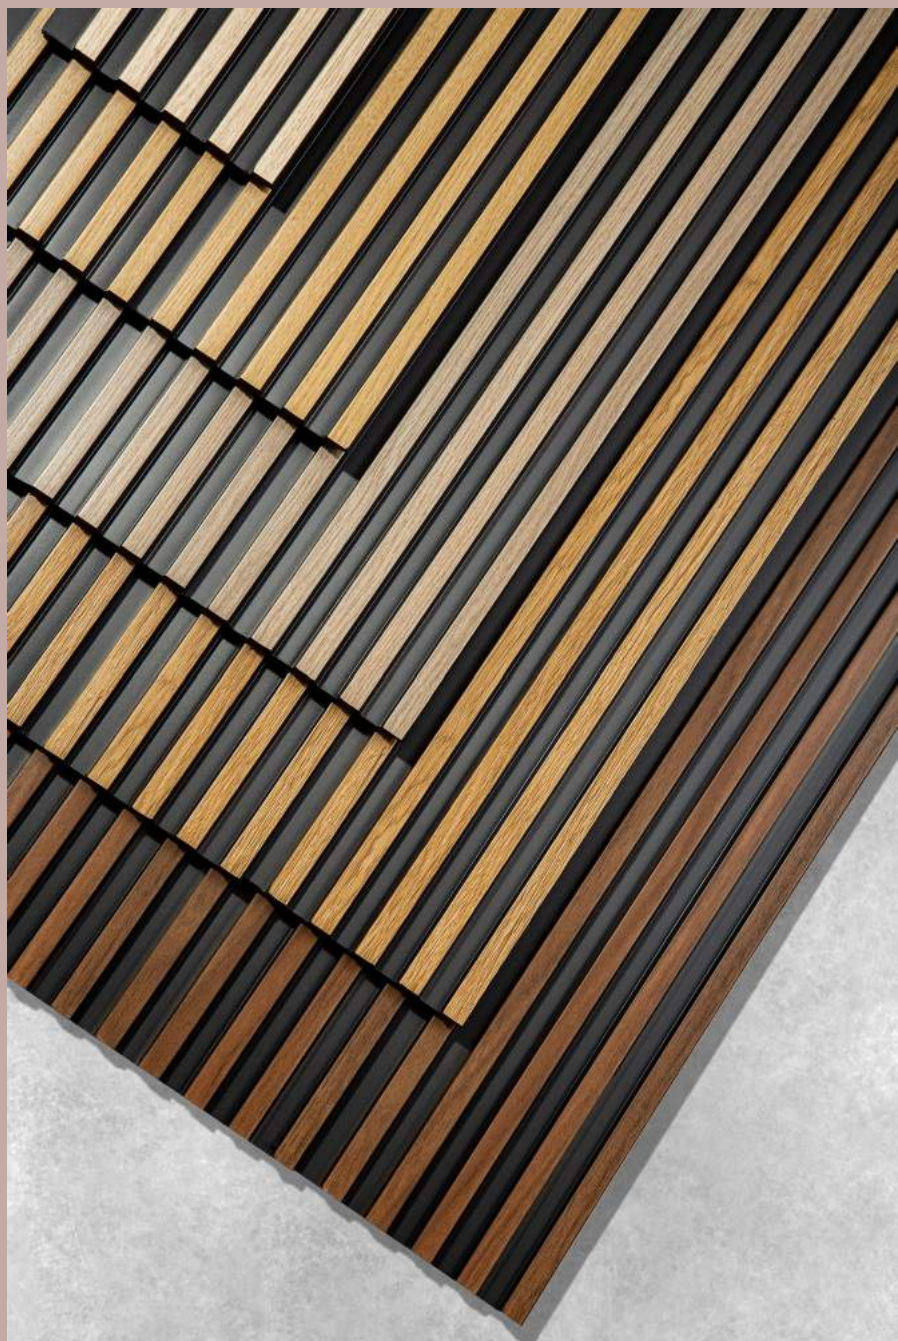

WALL PANELS

MARDOM DECOR

RATAJSKA 11A
91-231 ŁÓDŹ
POLAND

T. +48 728 369 525
MARDOMDECOR@MARDOM-SP.PL

WWW.MARDOMDECOR.COM

LAMELLI

MARDOM
DECOR