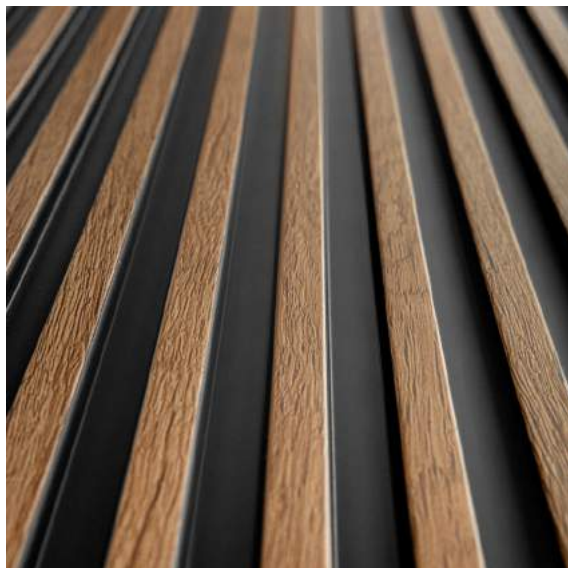

CLASSIC OAK

LAMELLI  
MARDOM  
DECOR