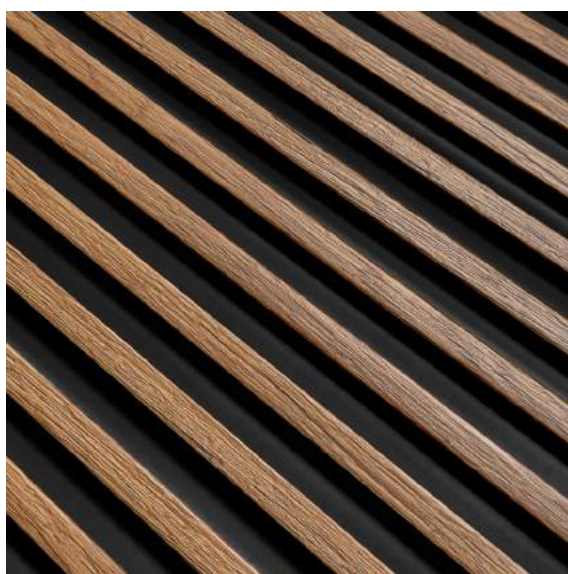

CLASSIC OAK

LAMELLI  
MARDOM  
DECOR